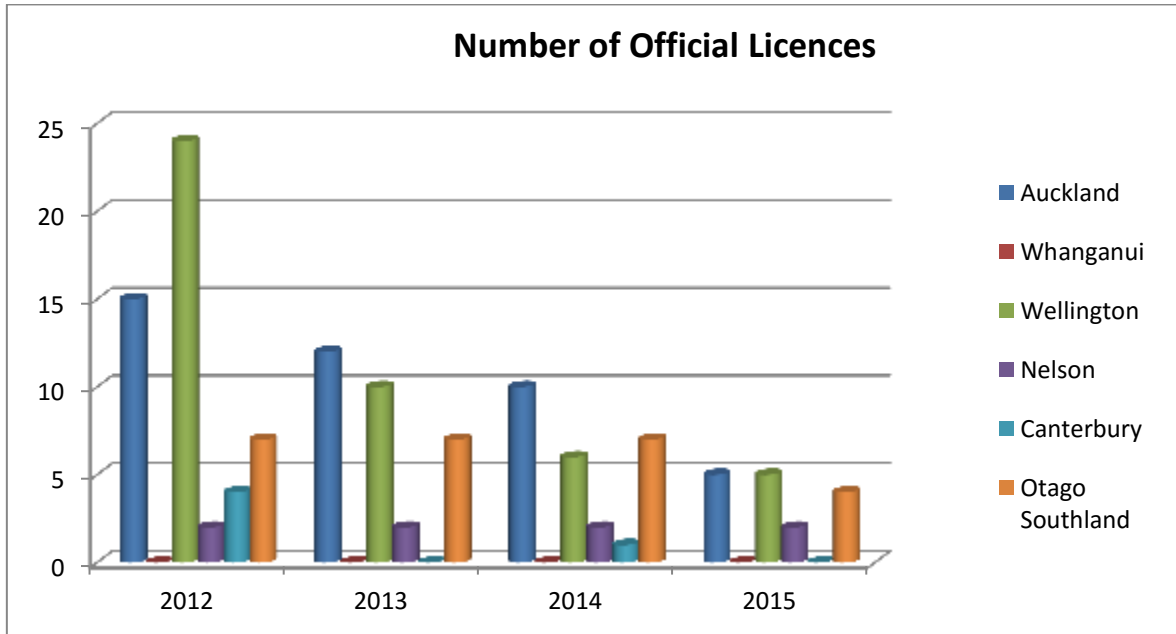

DanceSport New Zealand
Sports Officer: Keryn Russ
13 Ashcroft Place
Richmond, Nelson 7020
P: +64 3 544 2166
M: +64 27 662 9484
E: sports@dancesport.org.nz

The following two graphs show the number of licenses issued by region, for the past four years.