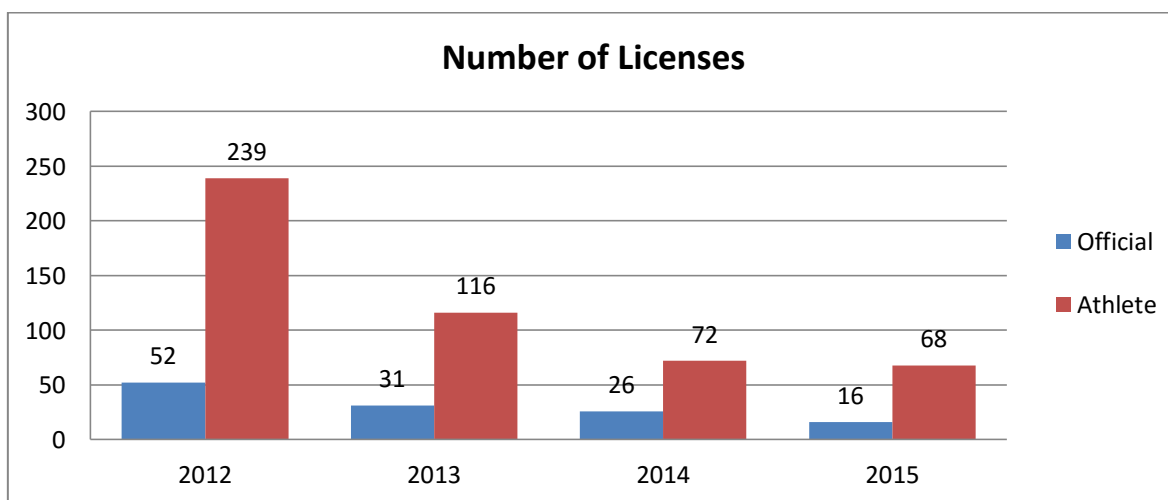

Sports Officer's Report

- as at 03 / 01 / 2016

The last year has seen a trend of declining numbers of licenses continue, but there has been some improvement in some regions.

It was sad to see DanceSport Otago Southland close on 31-03-2015 as they still had a good number of athletes. These athletes have now been transferred to the Canterbury region.

	2015					2014		
	Adjudicator	Scrutineer	Professional Athlete	Adult	Junior / Juvenile	Official	Adult	Junior / Juvenile
Auckland	3	2	2	32	0	10	17	4
Whanganui	0	0	0	0	0	0	0	0
Wellington	5	0	0	15	0	6	24	0
Nelson	0	2	0	2	0	2	0	2
Canterbury	0	0	0	6	9	1	3	4
Otago Southland	4	0	0	2	2	7	9	14
	12	4	0	57	11	26	53	19
	16			68		26	72	
	Total Licences					Total Licences		
	84					98