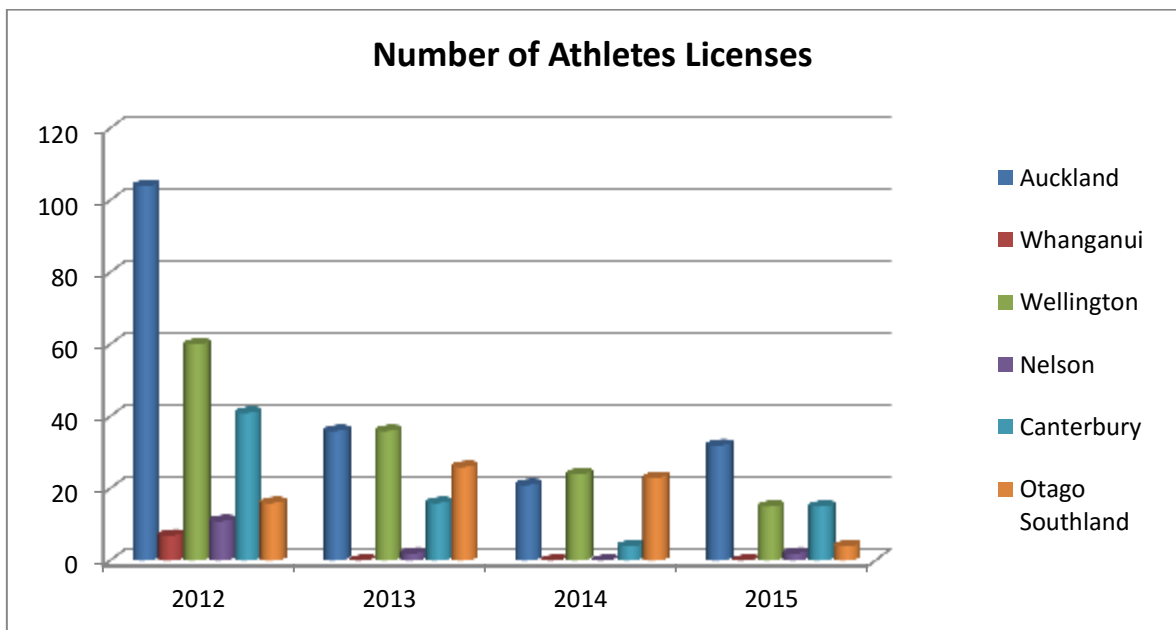

DanceSport New Zealand
Sports Officer: Keryn Russ
13 Ashcroft Place
Richmond, Nelson 7020
P: +64 3 544 2166
M: +64 27 662 9484
E: sports@dancesport.org.nz

The following two graphs show the number of licenses issued by region, for the past four years.